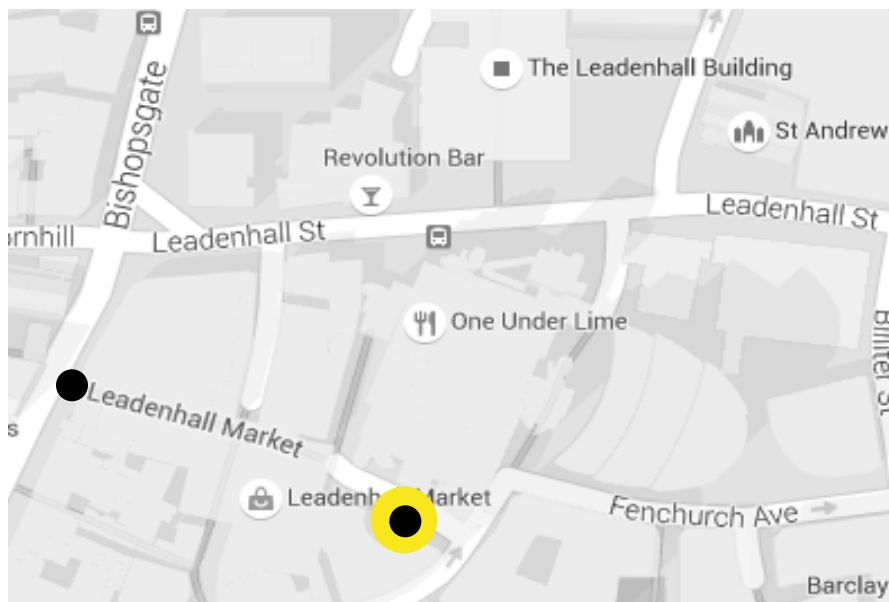

Courier Name

DPD

QR CODE

EDIT DELIVERY

Courier Name

DPD grey Ford Transit

Waiting 5 minutes

4:27