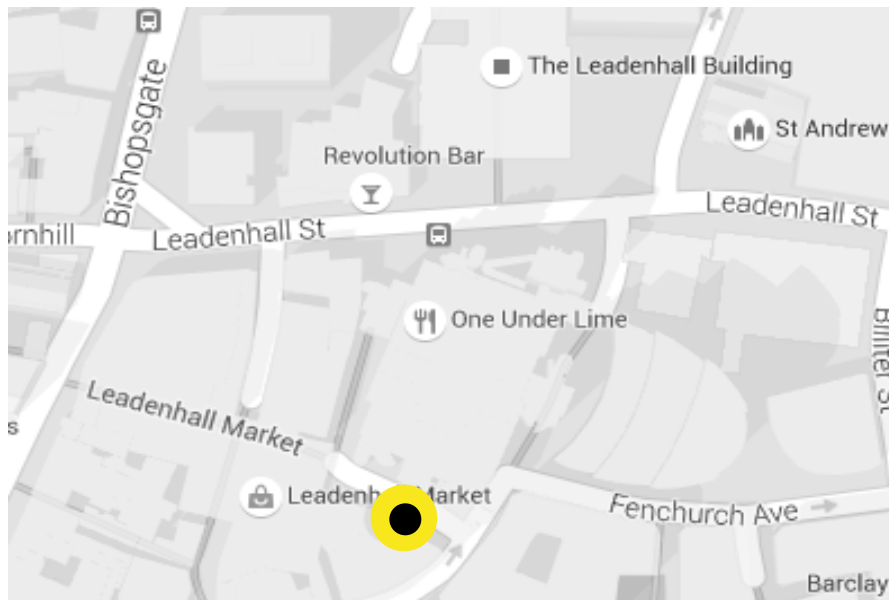

Dismiss

QR CODE

EDIT DELIVERY

Courier Name

DPD grey Ford Transit

Message

Courier Name

DPD grey Ford Transit