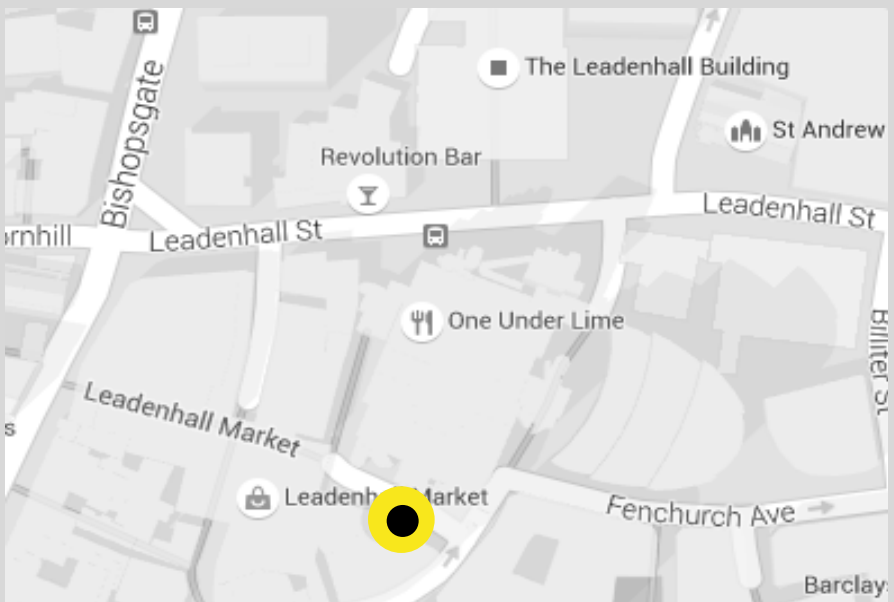

June 2016

DELIVERY FAILED at 14.16

Courier Name

DPD

MAP

QR CODE

EDIT DELIVERY

My status